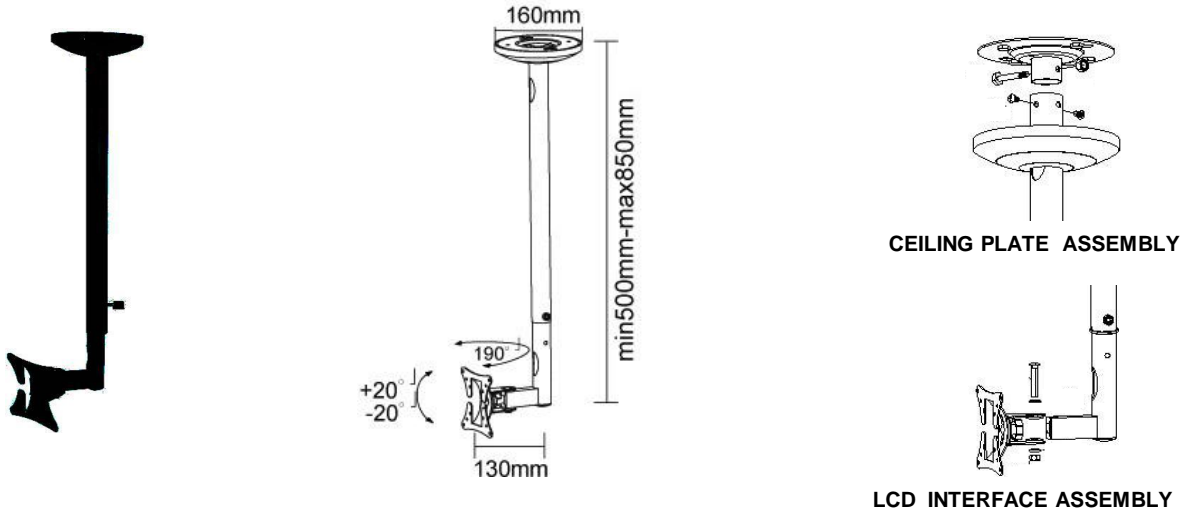

**ADJUSTABLE POLE CEILING MOUNT FOR  
75/100mm VESA LCD DISPLAYS TO 66lbs****PRODUCT FEATURES**

- For 10-30" LCD Displays with 50/75/100mm VESA
- Max Weight load: 30kg/66 pounds
- For LCD Displays from 10" to 30"
- Solid Steel Construction
- Rotate to 180degrees
- Up/Down Tilt to 20degrees
- Adjustable Pole from 24"-35"

**INCLUDED WITHIN KIT**

- CEILING PLATE
- ADJUSTABLE POLE
- LCD DISPLAY INTERFACE ADAPTOR
- HARDWARE FOR BRICK, CONCRETE & WOOD
- INSTALLATION GUIDE

**ARCHITECTURAL SPECIFICATIONS**

The adjustable Flat Panel Ceiling Mount shall be FEC Model FPLCB4 with 24"-35"adjustable length pole, LCD interface and ceiling plate .The mount shall have a 66Lb weight capacity and up to 20deg tilt capability. It shall be installed at all locations as listed per plans. Assembly and install shall be done according to the Manufacturer's installation guide by a professional installer with proper assistance.