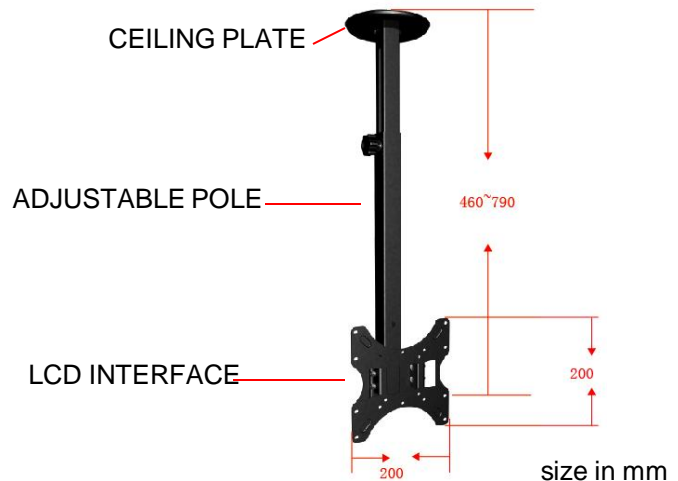

**MODEL FPLCB42****ADJUSTABLE POLE CEILING MOUNT FOR 26-32" LCD  
DISPLAYS WITH 75/100/200mm VESA****PRODUCT FEATURES**

- COMPLETE CEILING MOUNT KIT
- 75-200mm VESA COMPATIBLE
- ADJUSTABLE EXTENSION POLE
- TILT TO 15deg
- MAX WGT TO 55Lbs
- RUGGED BLACK POWDERCOAT FINISH

**INCLUDED WITHIN KIT**

STRUCTURAL CEILING PLATE  
ADJUSTABLE LENGTH POLE  
LCD INTERFACE ADAPTOR  
HARDWARE PACKAGE  
INSTRUCTION MANUAL

**ARCHITECTURAL SPECIFICATIONS**

The Flat Panel Wall Mount shall be FEC Model FPLCB42 and shall include an adjustable pole from 460-790mm. It shall allow 15deg tilt and include a 200mm LCD interface. It is to be installed at all locations as listed per plans. Assembly and install shall be done according to the Manufacturer's install guide. by a professional installation crew.