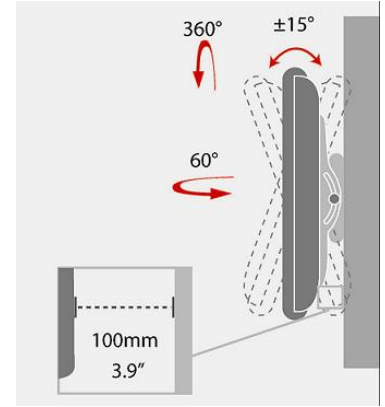

FLWB5

TILT/ROTATE WALL MOUNT FOR 13-27" LCD AND LED DISPLAYS WITH 75-100mm VESA AND WEIGHT UP TO 44lbs

PRODUCT FEATURES

- FOR 13-27" LCD AND LED DISPLAYS TO 44lbs
- VESA 75mm/100mm
- SIMPLE/FAST INSTALL WITH CONVENIENT SLIDE IN CHANNEL WALL PLATE
- TILT TO +/- 15deg
- ROTATION TO 60deg
- CABLE MANAGEMENT ASSEMBLY
- SOLID ALUMINUM ALLOY CONSTRUCTION WITH RUGGED BLACK FINISH
- TUV/GS SAFETY LISTED

INCLUDED WITHIN KIT

WALL MOUNT
COMPLETE HARDWARE KIT
INSTALLATION GUIDE

ARCHITECTURAL SPECIFICATIONS

The Wall Mount shall be FEC Model FLWB5 with 44Lb max wgt capacity, TUV /GS Safety Listing and VESA to 100mm. It shall include every feature as stated above and is to be installed at all locations as listed per plans. Assembly and install shall be done according to the Manufacturer's install guide. by a professional installer with proper assistance.