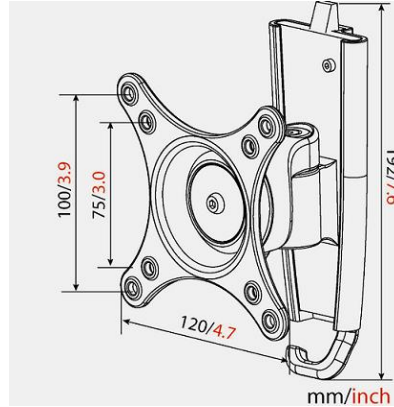

FLWB5

TILT/ROTATE WALL MOUNT FOR 13-27" LCD AND LED DISPLAYS WITH 75-100mm VESA AND WEIGHT UP TO 44lbs

PRODUCT FEATURES

- FOR 13-27" LCD AND LED DISPLAYS TO 44lbs
- VESA 75mm/100mm
- SIMPLE/FAST INSTALL WITH CONVENIENT SLIDE IN CHANNEL WALL PLATE
- TILT TO +/- 15deg
- ROTATION TO 60deg
- CABLE MANAGEMENT ASSEMBLY
- SOLID ALUMINUM ALLOY CONSTRUCTION WITH RUGGED BLACK FINISH
- TUV/GS SAFETY LISTED

INCLUDED WITHIN KIT

WALL MOUNT
COMPLETE HARDWARE KIT
INSTALLATION GUIDE

ARCHITECTURAL SPECIFICATIONS

The Wall Mount shall be FEC Model FLWB5 with 44Lb max wgt capacity, TUV /GS Safety Listing and VESA to 100mm. It shall include every feature as stated above and is to be installed at all locations as listed per plans. Assembly and install shall be done according to the Manufacturer's install guide. by a professional installer with proper assistance.