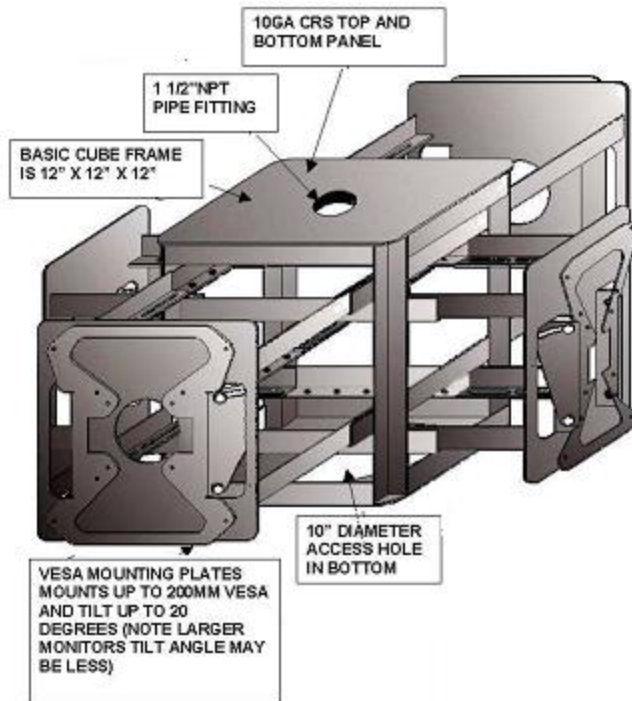

FPL-CQ26

QUAD CEILING MOUNT FOR LCD MONITORS

FEATURES

- CUSTOM INSTALLATION WITH AN "OFF THE SHELF" PRODUCT
- ELIMINATE THE HIGH COST OF A CUSTOM QUAD MOUNT
- MOUNT UP TO 4 LCD MONITORS ON 1 POLE
- SIMPLE TIME SAVING INSTALLATION
- PROFESSIONAL "CUSTOM MADE" APPEARANCE
- FOR 15-26" DISPLAYS WITH 75/100/200mm VESA AND UP TO 35Lbs ea
- ALLOWS TILT UP TO 20deg
- SOLID 10/12ga CRS BLACK TEXT CONSTRUCTION
- SAFETY LANYARDS FOR UP TO 4 MONITORS INCLUDED
- MOUNTS ONTO USER SUPPLIED 1 1/2" NPT POLE

ARCHITECTURAL SPECIFICATIONS

The Flat Panel Ceiling Mount shall be FEC Model FPLCQ26 with the ability to mount up to 4 LCD displays on a single 1.5" NPT installer supplied pole, The LCD interface shall allow for 75/100/200mm VESA mounting of monitors up to 35Lbs max weight each and screen size up to 26". The mount shall allow for monitor tilt up to 20deg and shall include 4 safety lanyards. It shall be installed at all locations as listed per plans. Assembly and install shall be done according to the Manufacturer's installation guide by a professional installer with proper assistance.