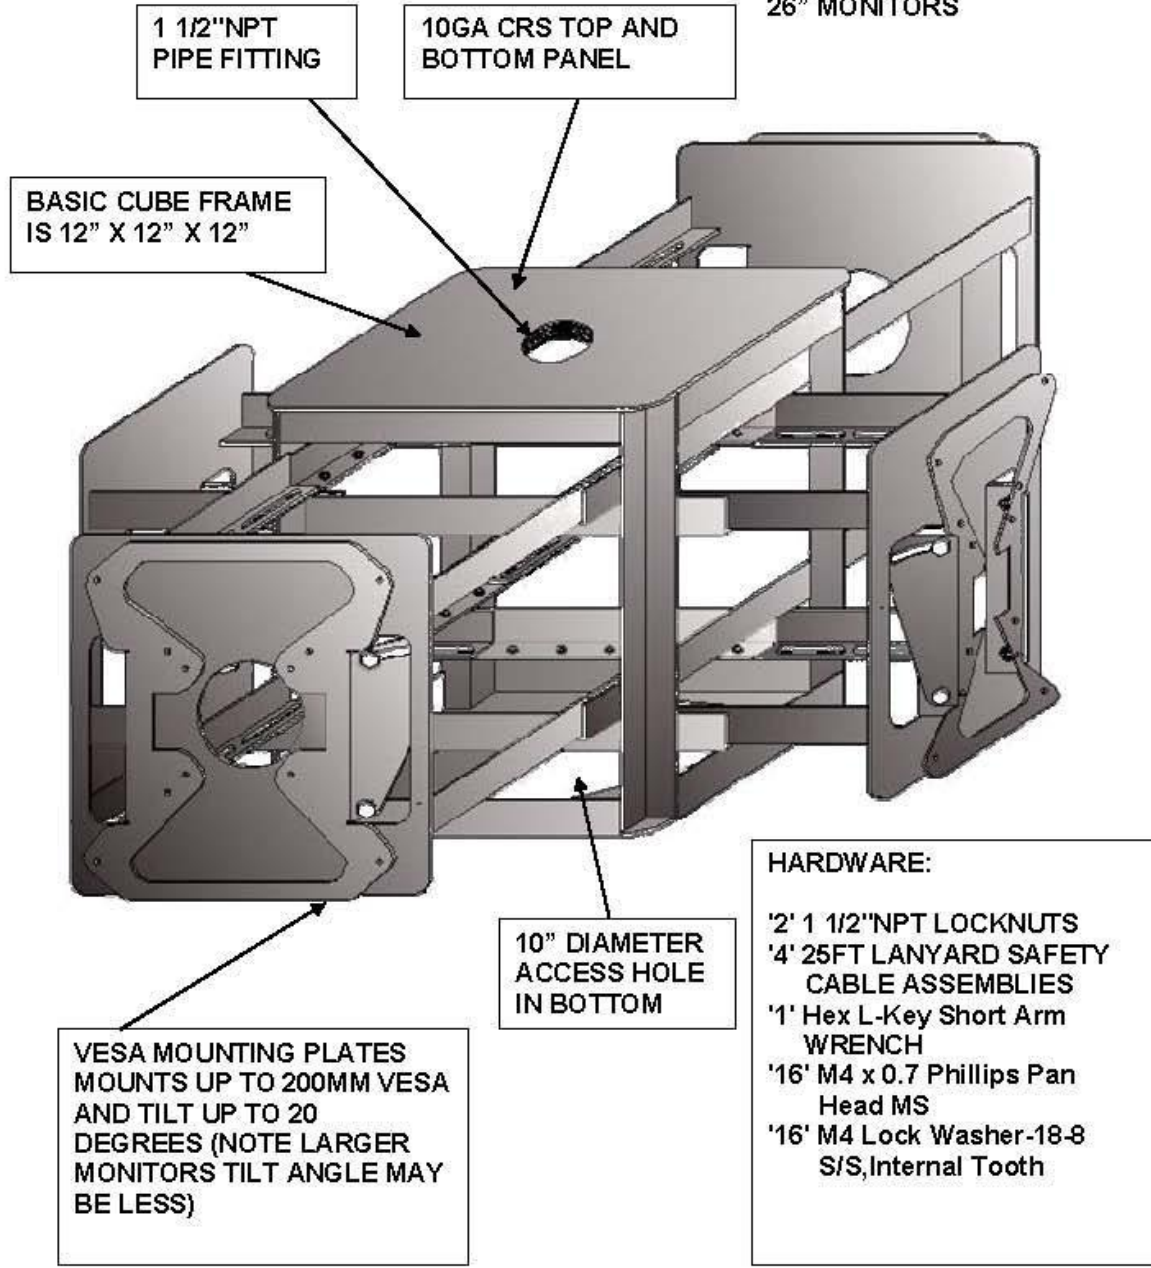

FEC model QPM-1526

QUAD CEILING MOUNT FOR 15-26" LCD DISPLAYS

MAT: 10GA/12GA CRS
FINISH: BLACK TEXTURED

MOUNTS MOST 15" 17" AND
26" MONITORS

1 1/2" NPT
PIPE FITTING

10GA CRS TOP AND
BOTTOM PANEL

BASIC CUBE FRAME
IS 12" X 12" X 12"

- HARDWARE:**
- '2' 1 1/2" NPT LOCKNUTS
 - '4' 25FT LANYARD SAFETY CABLE ASSEMBLIES
 - '1' Hex L-Key Short Arm WRENCH
 - '16' M4 x 0.7 Phillips Pan Head MS
 - '16' M4 Lock Washer-18-8 S/S, Internal Tooth

10" DIAMETER
ACCESS HOLE
IN BOTTOM

VESA MOUNTING PLATES
MOUNTS UP TO 200MM VESA
AND TILT UP TO 20
DEGREES (NOTE LARGER
MONITORS TILT ANGLE MAY
BE LESS)

TEL 516-967-9565 FAX 516-908-3537
email DOUG@FECMOUNTWORLD.COM